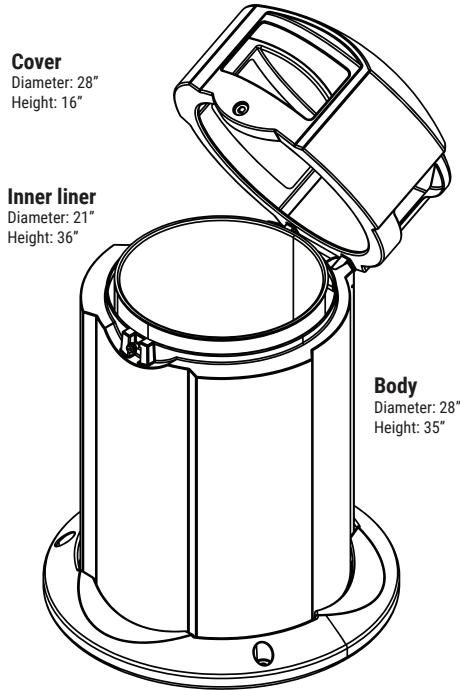

Heavy-Duty Liner: Easily removable, smooth inner liner makes cleaning easier and quicker

Dome Lid: Enables surface runoff and deters users from leaving waste on top of the bin

Secure Base: (Bolts not included) can be bolted to the ground minimizing theft, vandalism and movement during heavy winds

3-Way Top: Making it easier to dispose of your trash

Ideal Garbage Bags Size:
(38"x50")

Available Colours:

Granite Blue
Granite Green
Granite Red
Granite Grey

Cover
Diameter: 28"
Height: 16"

Inner liner
Diameter: 21"
Height: 36"

Body
Diameter: 28"
Height: 35"

Total height
52"

Base
Diameter: 35"
Height: 4"

45 Gal (170 liters)